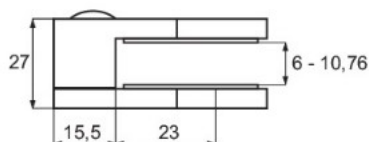

## Description:

Glass Clamp "Oval-S" 45x50x27mm, SS316-Polished, Flat, 6-10,76mm Glass Thickness, No Safety Pin & No Cushions, (Cushion Model A)

## Item number:

22.10.660-0

Units	Box	Carton	HS Code	Barcode
Pcs.	6	60	8302419000	
				5704866476706

**SS-316 # 22.10.610-0/660-0**

**SS-304 # 22.10.610-9**

### Cushions for stainless steel models

MODEL „A“	Glass thickness	Glass Type	Cushion mm	Item No.:
	6	mono	2 x 5,66	22.10.618-0
	6,76	Lam.	2 x 5,28	22.10.617-0
	8	mono	2 x 4,66	22.10.616-0
	8,76	Lam.	2 x 4,28	22.10.615-9
	10	mono	2 x 3,66	22.10.615-0
	10,76	Lam.	2 x 3,28	22.10.614-0