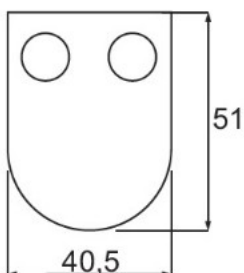

## Description:

Glass Clamp "Oval-S" 45x50x27mm, SS316-Polished, Flat, 6-10,76mm Glass Thickness, No Safety Pin & No Cushions, (Cushion Model A)

## Item number:

22.10.660-0

Units	Box	Carton	HS Code	Barcode
Pcs.	6	60	8302419000	
				5704866476706

**SS-316 # 22.10.610-0/660-0**

**SS-304 # 22.10.610-9**

### Cushions for stainless steel models

MODEL „A“	Glass thickness	Glass Type	Cushion mm	Item No.:
	6	mono	2 x 5,66	22.10.618-0
	6,76	Lam.	2 x 5,28	22.10.617-0
	8	mono	2 x 4,66	22.10.616-0
	8,76	Lam.	2 x 4,28	22.10.615-9
	10	mono	2 x 3,66	22.10.615-0
	10,76	Lam.	2 x 3,28	22.10.614-0