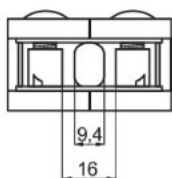

## Description:

Glass Clamp "Oval-S" 45x50x27mm, SS316-Polished, Flat, 6-10,76mm Glass Thickness, No Safety Pin & No Cushions, (Cushion Model A)

## Item number:

22.10.660-0

Units	Box	Carton	HS Code	Barcode
Pcs.	6	60	8302419000	
				5704866476706

**SS-316 # 22.10.610-0/660-0**

**SS-304 # 22.10.610-9**

### Cushions for stainless steel models

MODEL „A“	Glass thickness	Glass Type	Cushion mm	Item No.:
	6	mono	2 x 5,66	22.10.618-0
	6,76	Lam.	2 x 5,28	22.10.617-0
	8	mono	2 x 4,66	22.10.616-0
	8,76	Lam.	2 x 4,28	22.10.615-9
	10	mono	2 x 3,66	22.10.615-0
	10,76	Lam.	2 x 3,28	22.10.614-0